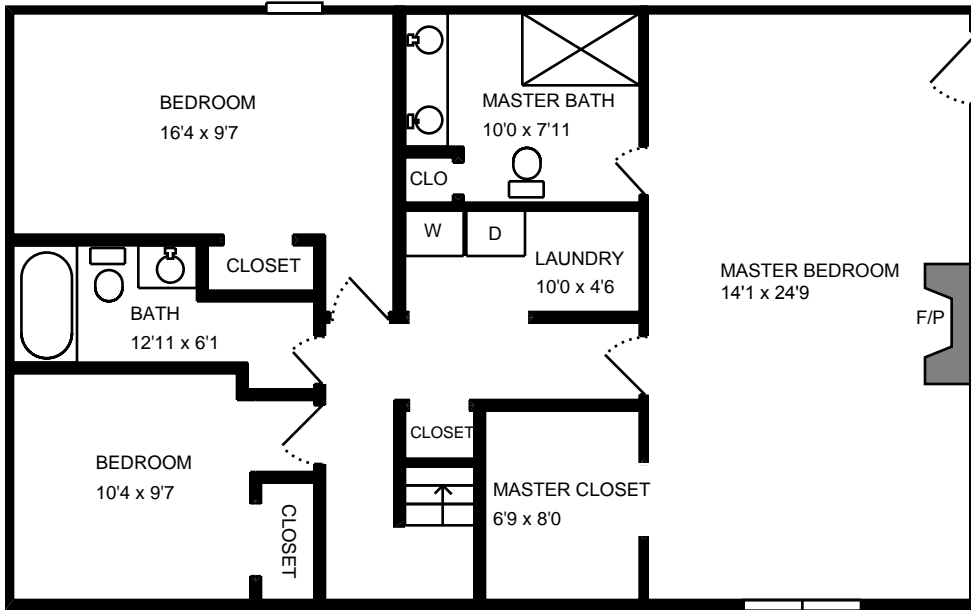

Total interior square footage on page: 966 sf

The interior square footage listed is living space only and is not taxable square footage