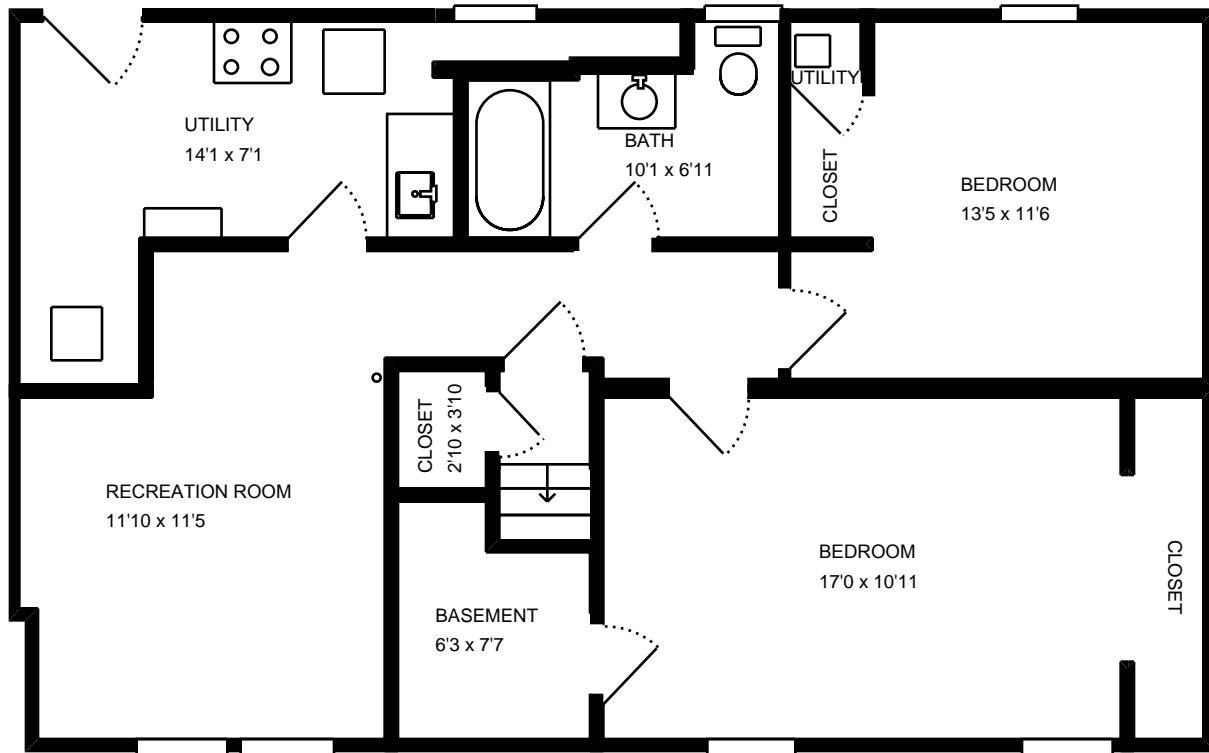

Total interior square footage on page: 834 sf

The interior square footage listed is living space only and is not taxable square footage