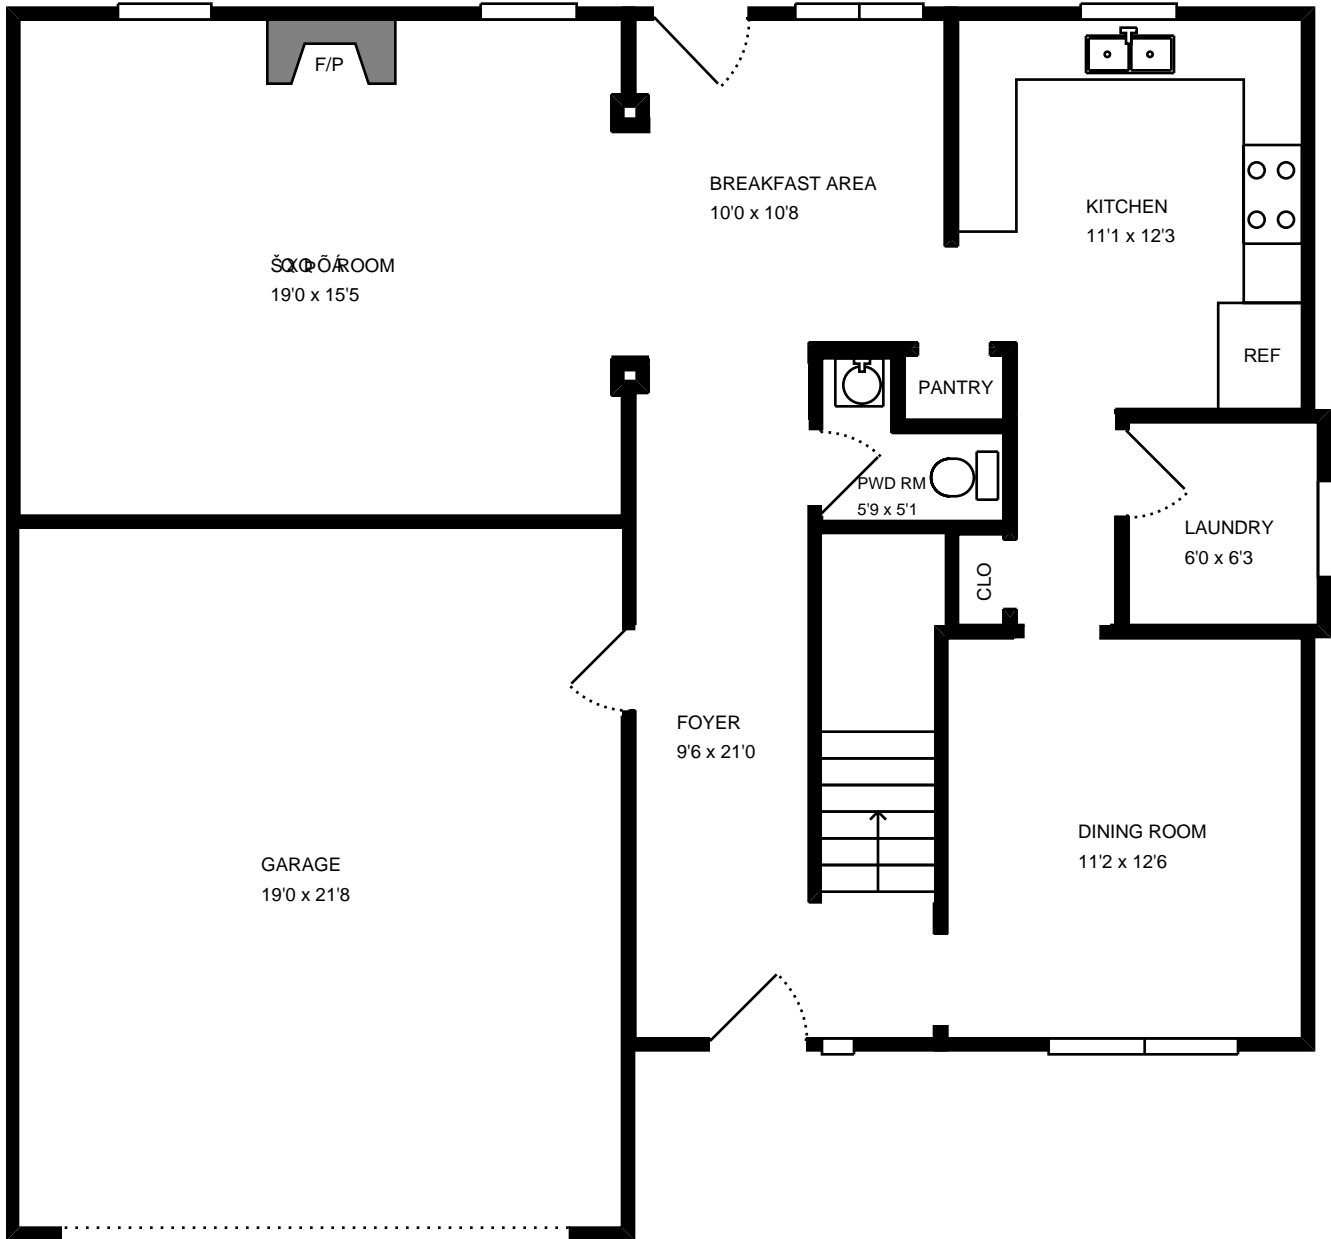

Total interior square footage on page: 915 sf

The interior square footage listed is living space only and is not taxable square footage