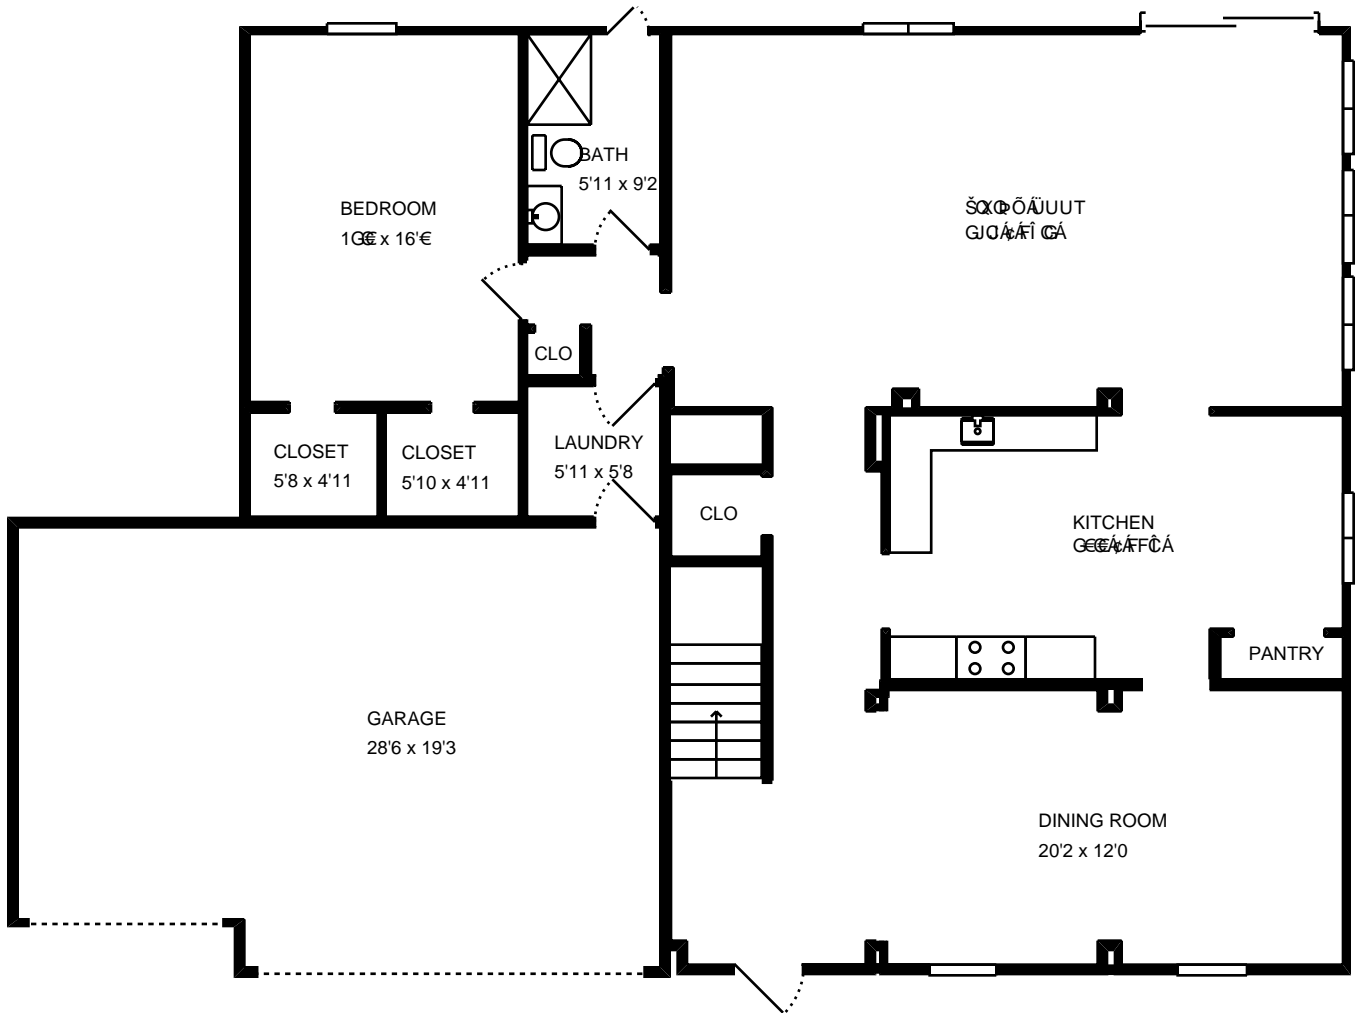

Total interior square footage on page: 1518 sf

The interior square footage listed is living space only and is not taxable square footage