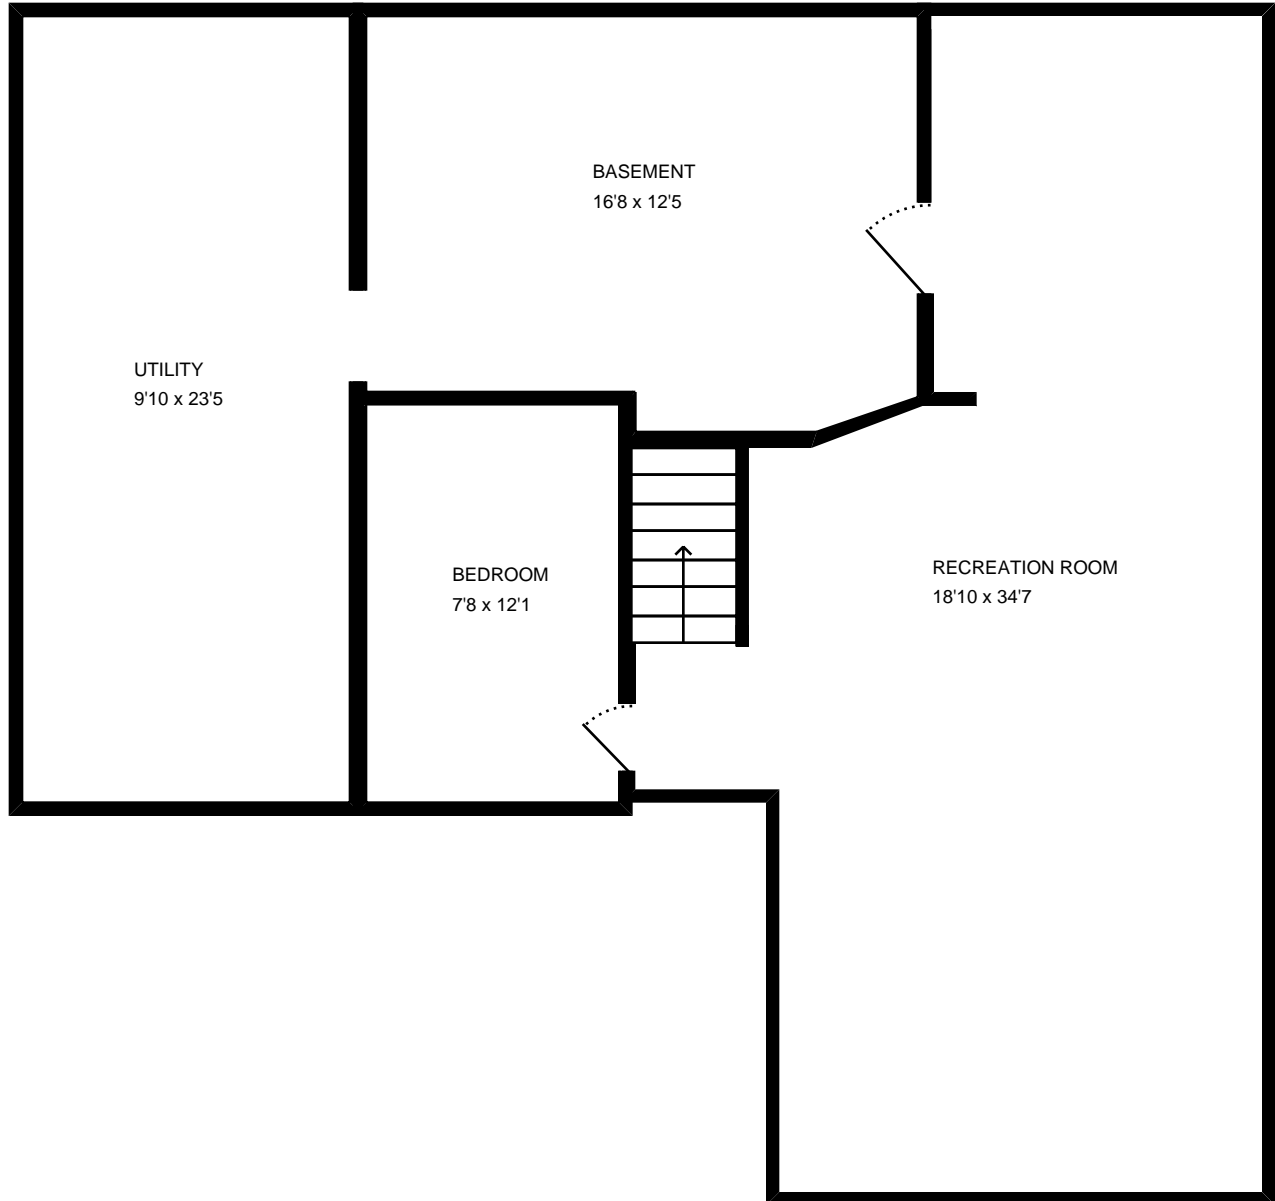

Total interior square footage on page: 1014 sf

The interior square footage listed is living space only and is not taxable square footage