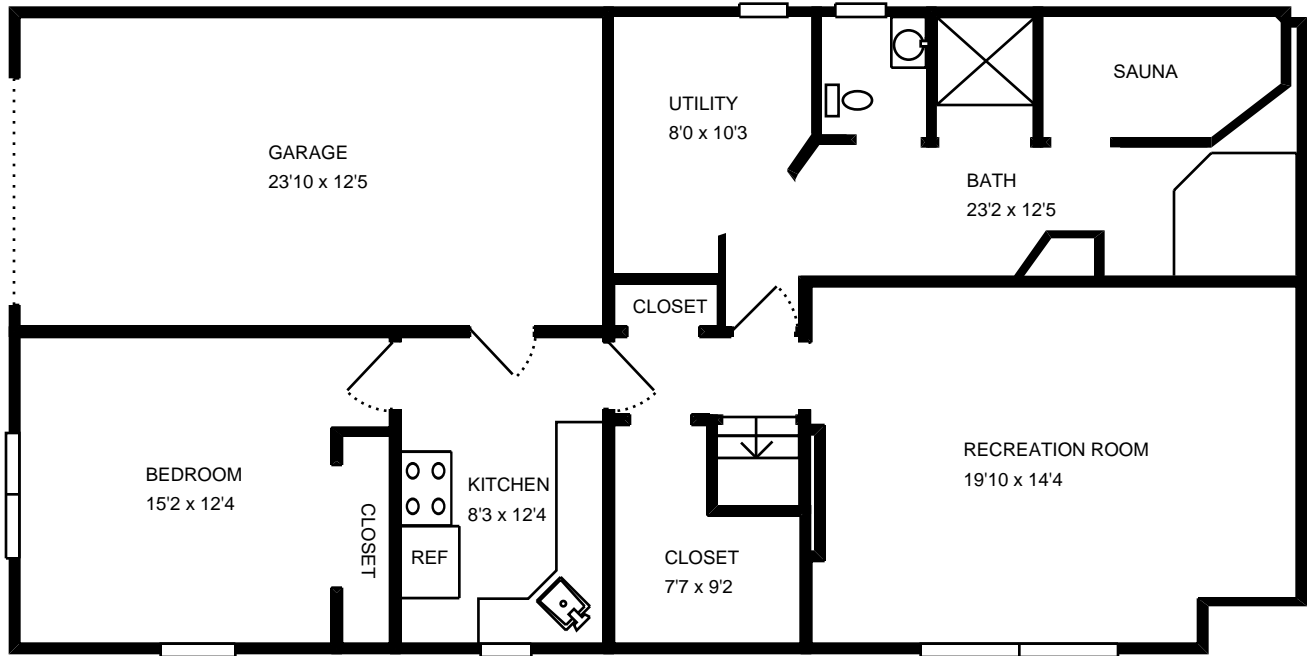

Total interior square footage on page: 946 sf

The interior square footage listed is living space only and is not taxable square footage