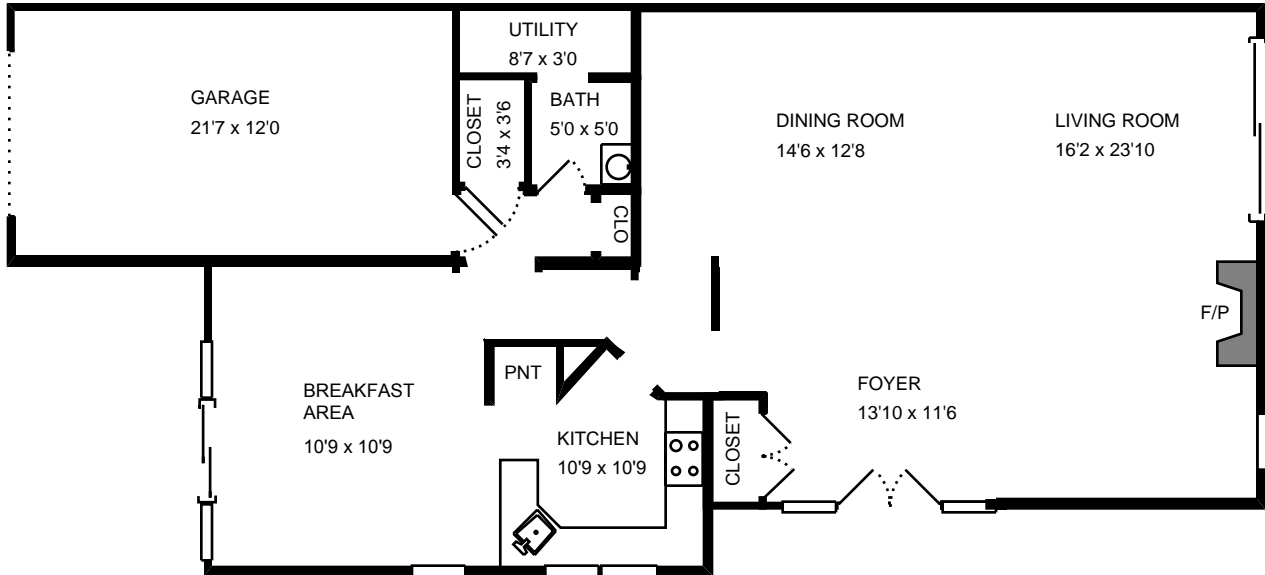

Total interior square footage on page: 1154 sf

The interior square footage listed is living space only and is not taxable square footage