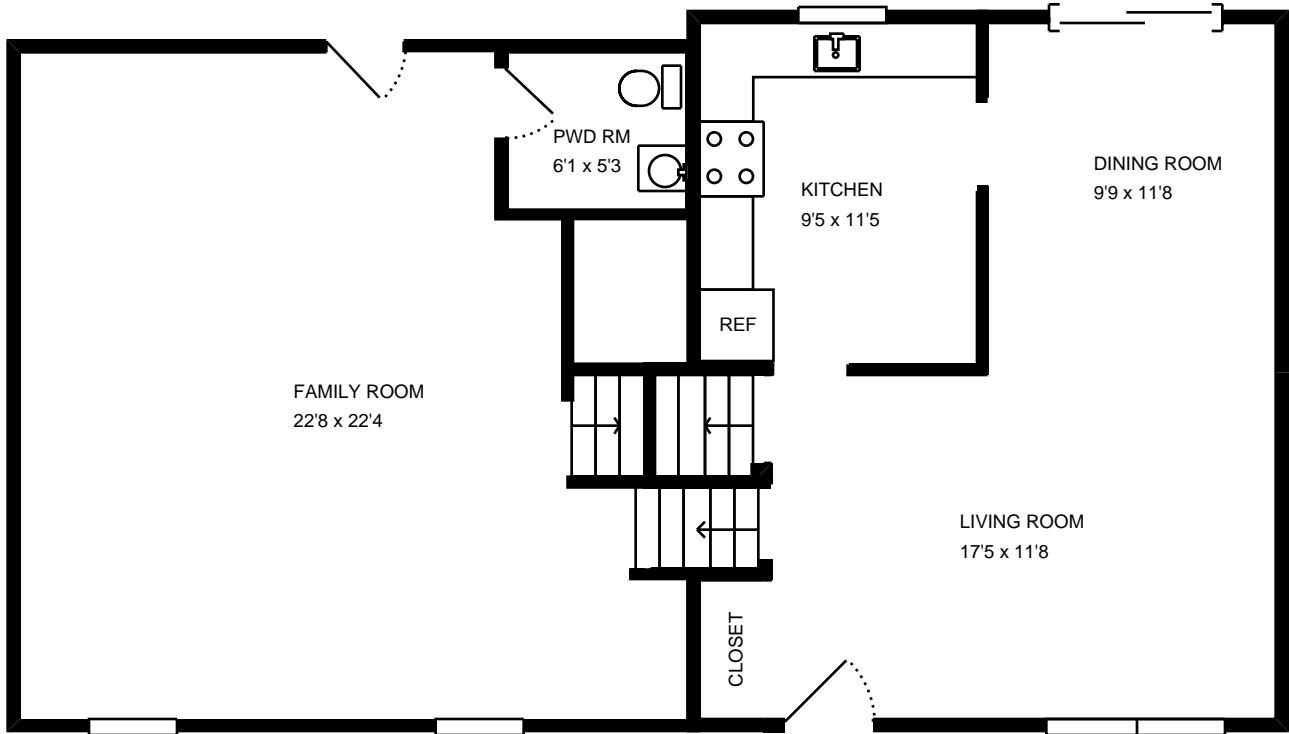

Total interior square footage on page: 927 sf

The interior square footage listed is living space only and is not taxable square footage