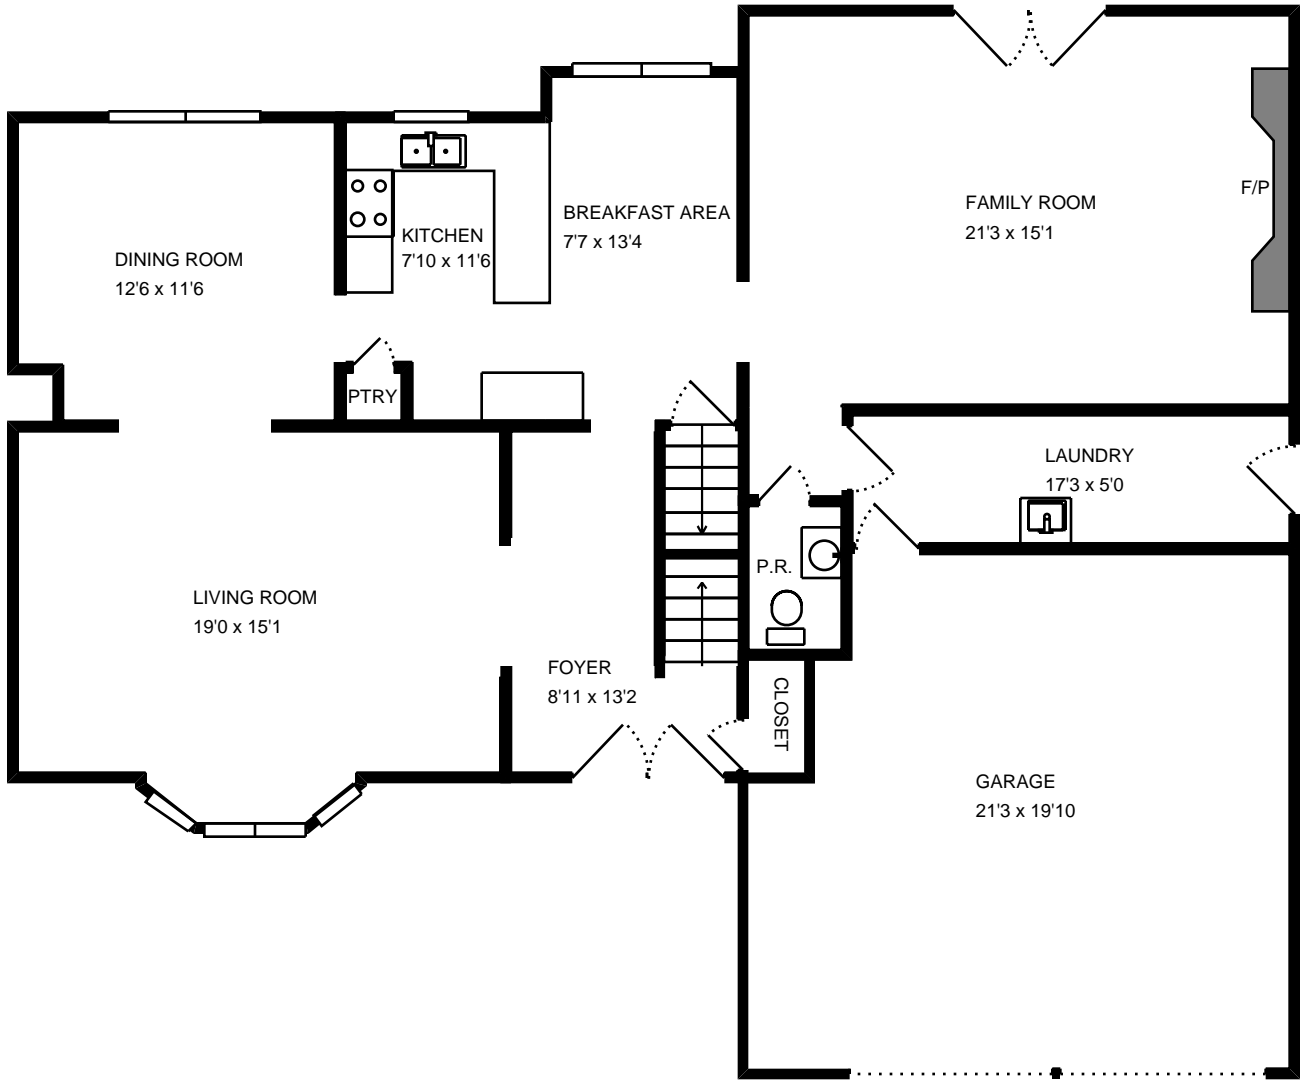

Total interior square footage on page: 1147 sf

The interior square footage listed is living space only and is not taxable square footage