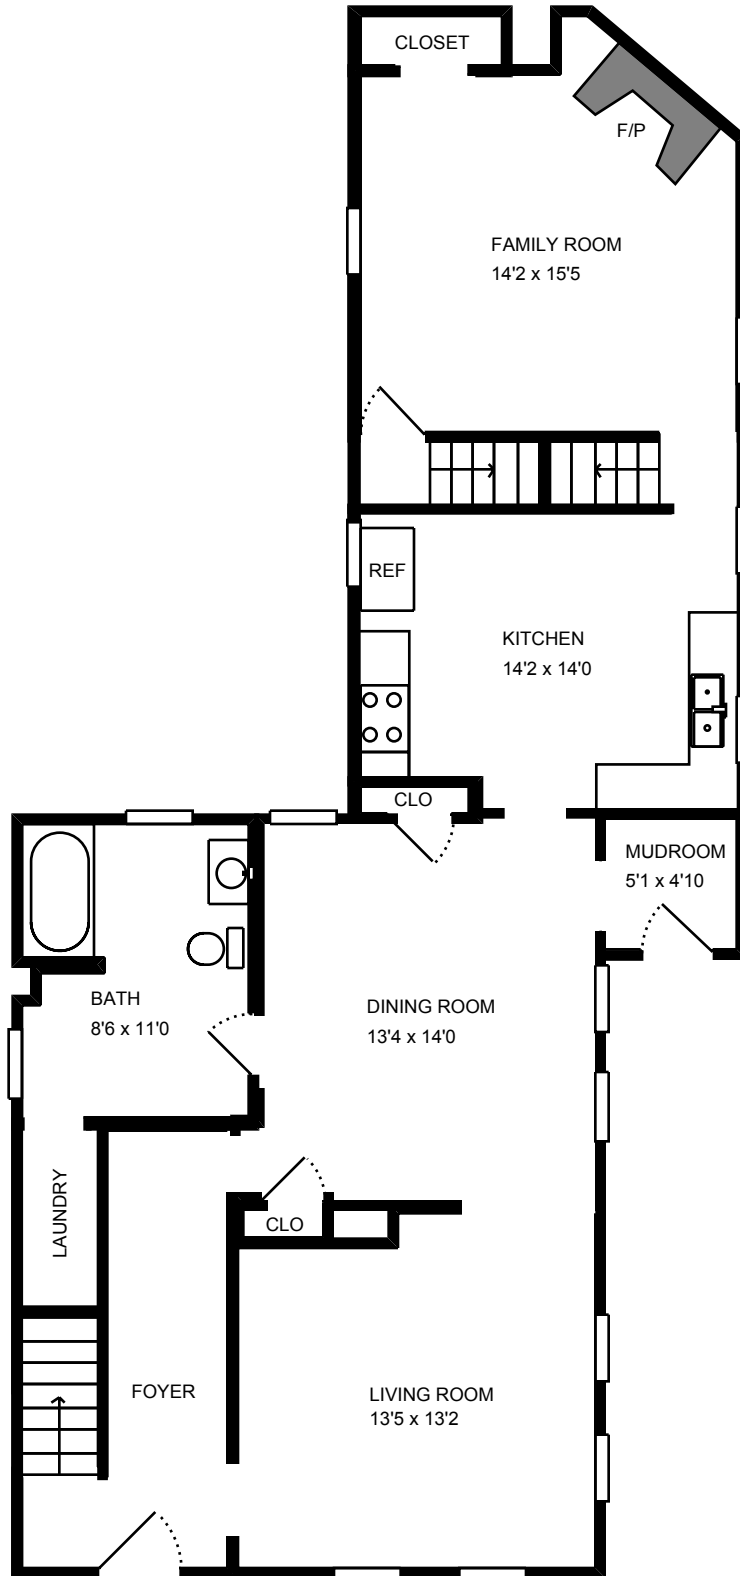

Total interior square footage on page: 979 sf

The interior square footage listed is living space only and is not taxable square footage