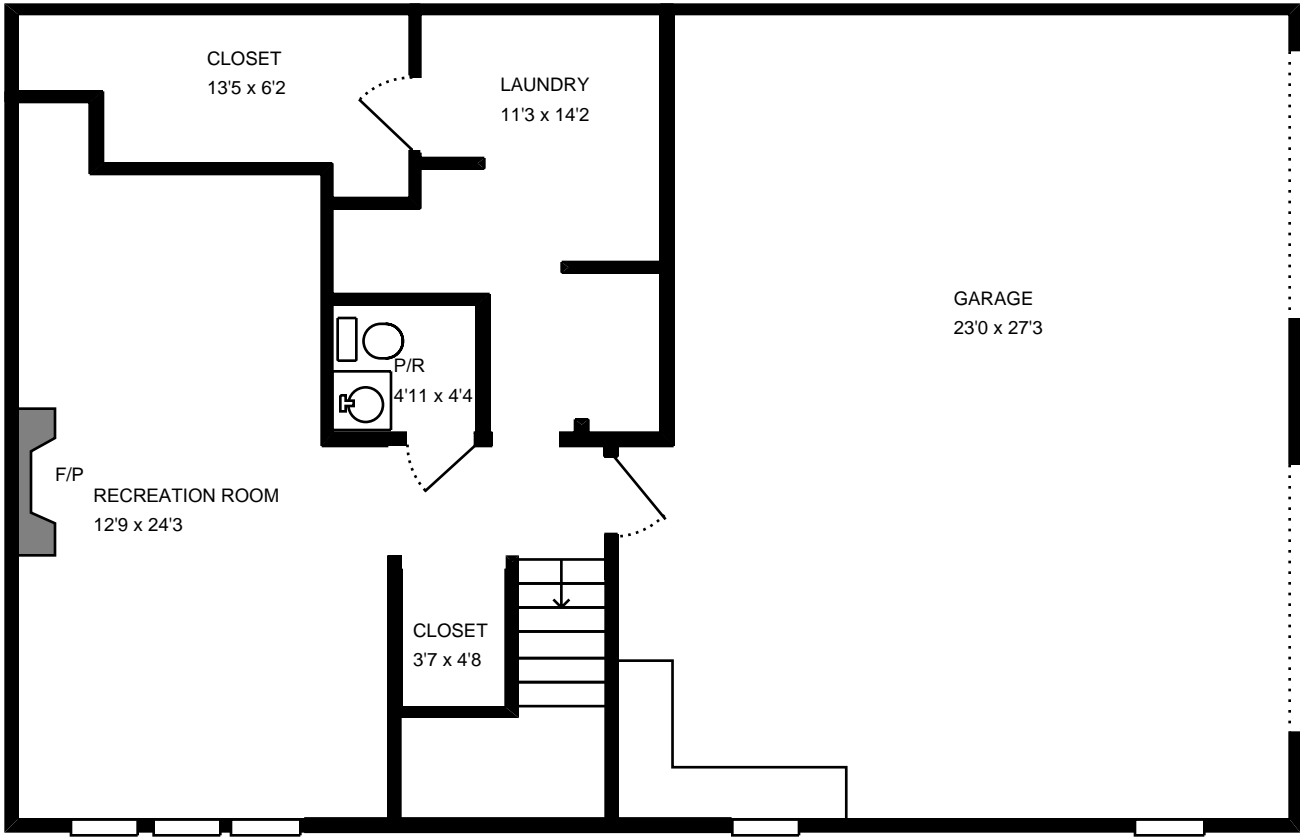

Total interior square footage on page: 508 sf

The interior square footage listed is living space only and is not taxable square footage