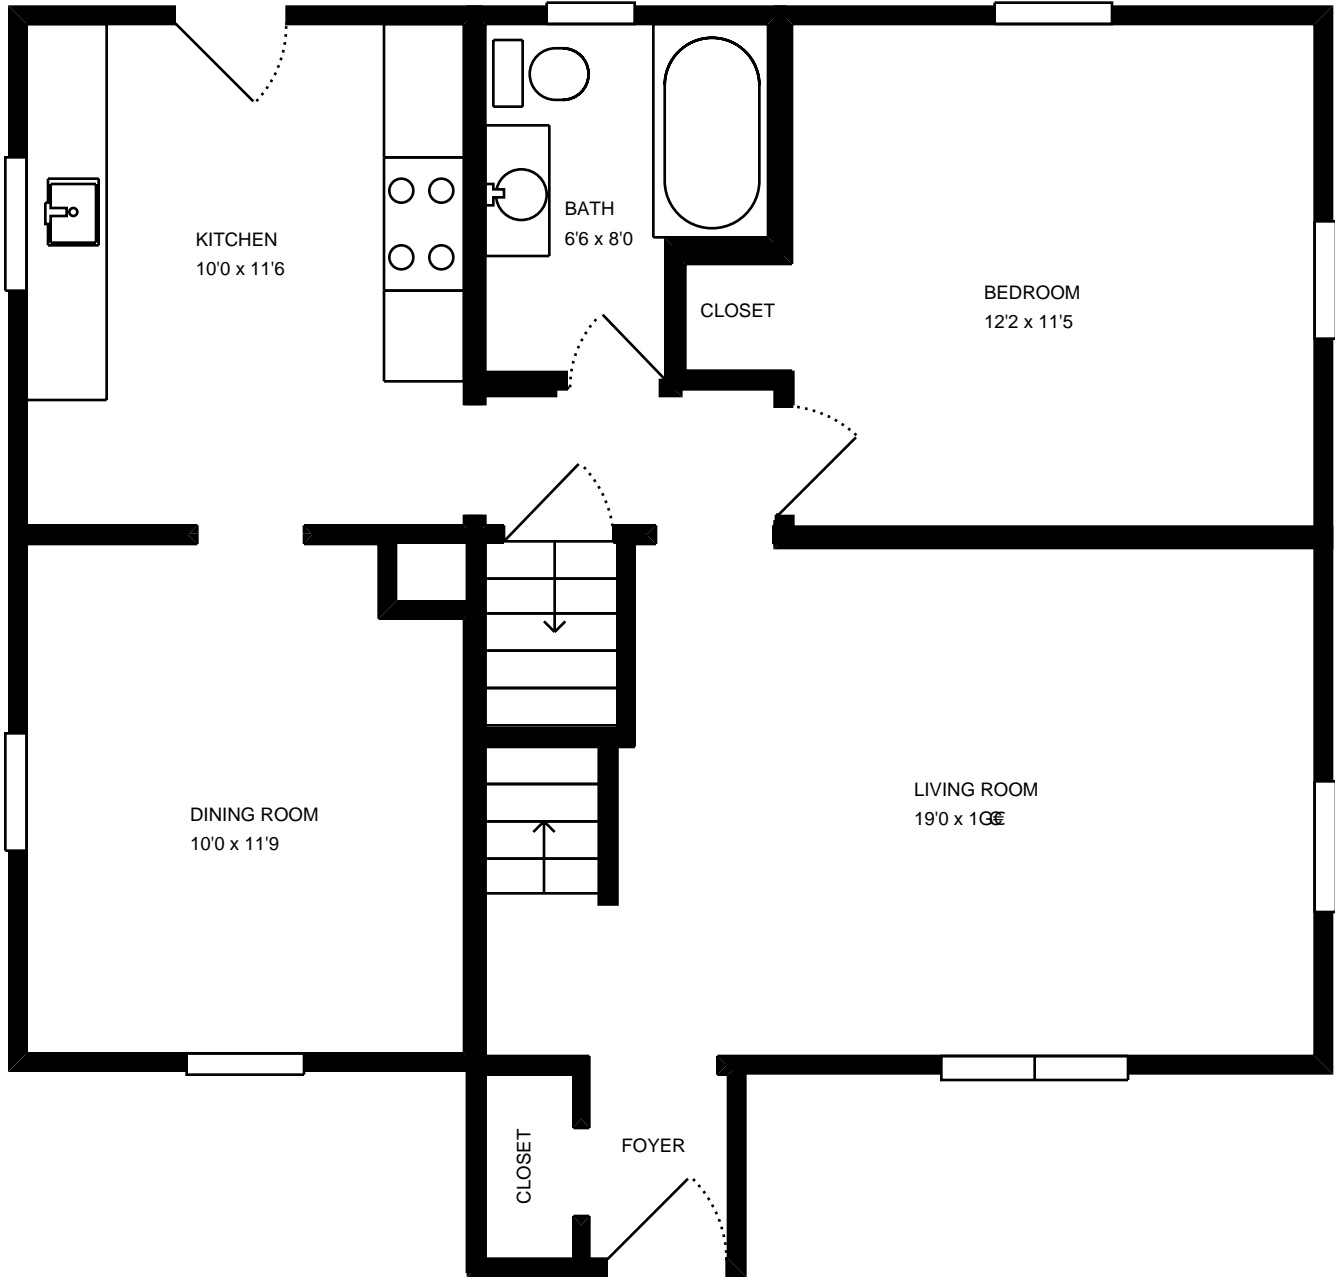

Total interior square footage on page: 681 sf

The interior square footage listed is living space only and is not taxable square footage