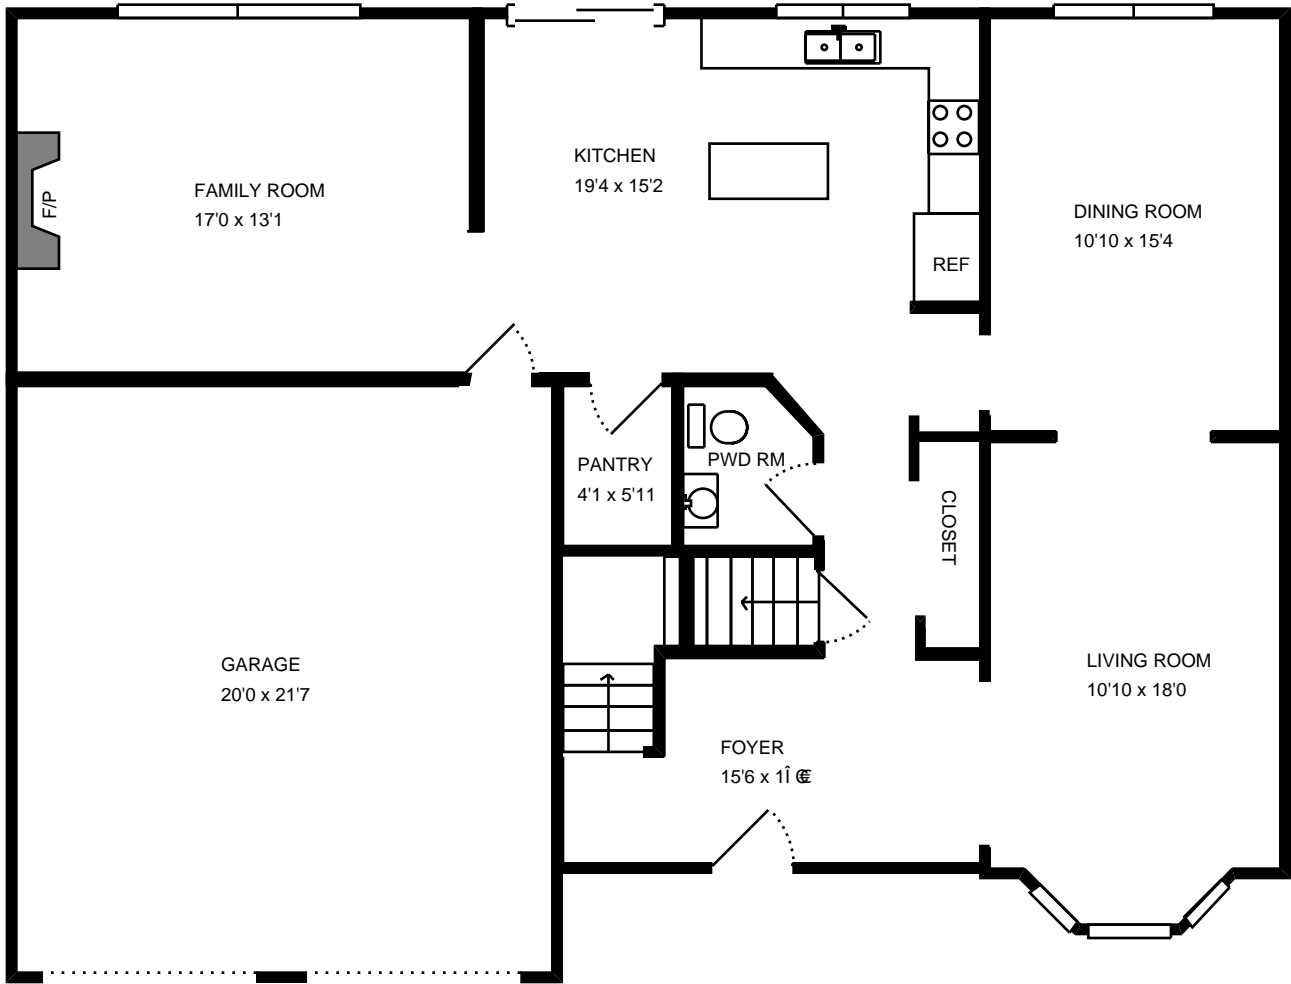

Total interior square footage on page: 1059 sf

The interior square footage listed is living space only and is not taxable square footage